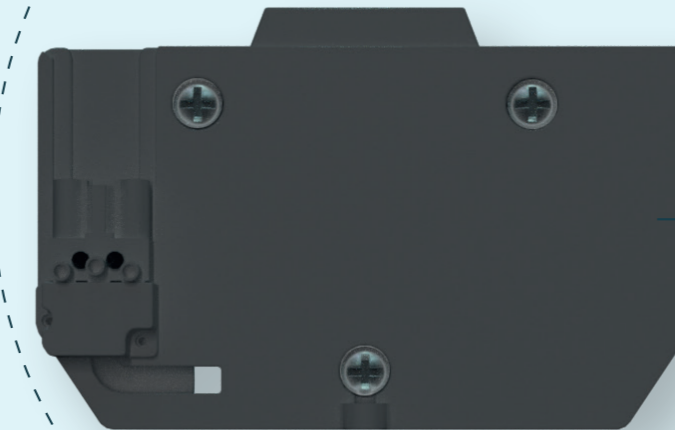

Robust

Multi Product Feature

Terra4 Docking Station®

SCAN ME

Pebble®
270mm x 320mm

Pebble+®
Removes 99.9% of bacteria and viruses
270mm x 320mm

Terra4®
DOCKING STATION
196mm x 115mm

Pebble Mini®
230mm x 264mm