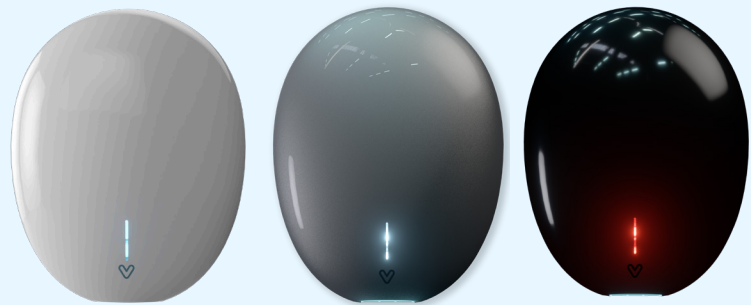

During a washroom refresh in 2021, Braehead shopping centre decided to procure new hand dryers. The Pebble hand dryer became the clear winner due to its elegant streamline design and low noise levels, as well as the solutions it offers to washrooms in high footfall venues.

A key driver for the project was the speed and ease of replacement if there should be a fault. The Pebbles True Plug & Play design makes replacing an out of service dryer simple and fast. More so because the Pebble includes a 24hr turnaround warranty service! And, in the event that a dryer does need replacing, the dryer swap over is so easy that no expert knowledge or training is necessary!

“Definitely a 5 star product.”

Due to visitor volumes Braehead shopping centre also needs hygienic and robust dryers. Not only is the outer casing of the Pebble strong (IK08 rating), the dryer casing also has Ion Pure antimicrobial technology impregnated, meaning that germs and bacteria that make way onto its surface are eliminated.

Focussing our attention on the inside of the dryer, the Pebble also includes a smart HEPA iFilter that warns you when it needs replacing, and a brushless motor. So, the Pebble is cleaner and has a longer lifespan.

The Pebble seemed like the most obvious solution to the shopping centres washroom challenges.

Everything Hand Dryers®

CLIENT

Braehead shopping centre, one of Scotland's leading shopping and entertainment destinations. It has over 1 million square feet of retail and leisure facilities and a high footfall.

PROJECT

Procurement of a stylish, hygienic, robust, and easily replaceable hand dryer which can be easily integrated into the washroom environment. A hand dryer that can accommodate large volumes of people daily.

SOLUTION

The Pebble

The Pebble, an innovative new dryer with a True Plug & Play feature. A machine built for high traffic footfall due to its speed, strength and ease of replacement with antimicrobial casing and a replaceable smart HEPA iFilter. What's not to love!

5 Star Trustpilot Review

“Unlike other hand dryers, the plug and play design of the Pebble is fantastic. The dryer looks sleek and modern. The noise level of the Pebble is very low in comparison to the dryers being replaced.

Our customer was extremely impressed with the dryer and reduced noise levels! The greatest benefit is that down time of the dryer due to any unforeseen faults is reduced to minutes instead of days, as any faulty units can be replaced easily by anyone - no need for an electrician.

I've seen many different hand dryers in the past 25 years and I'd say that the Pebble's probably the most innovative, practical and stylish dryer I've seen in this time. **Definitely a 5 star product.**”

Jason Moore *Wilson Washrooms*

Trustpilot